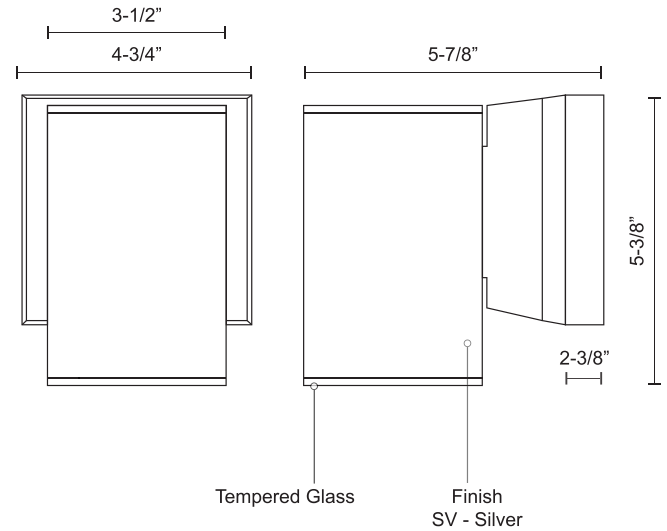

NORDIC EW3105-SV

WALL

PROJECT

DESCRIPTION

High powered LED exterior single light wall mount fixture, die-cast aluminum housing molded into a cylinder shape with in silver finish. Concealed inside is our 120V AC LED technology with a tempered glass diffuser radiating light either upward or downward depending how it is mounted on the wall. Certified ETL wet location listed.

SPECIFICATION DETAILS

Fixture Dimensions	W3-1/2" x H5-3/8" x E5-7/8"
Light Source	AC LED Module
Wattage	12W
Total Lumens	800lm
Delivered Lumens	SV-750lm
Voltage	120V
Color Temperature	3000K
CRI (Ra)	90CRI
Optional Color Temps	2700K - 5000K Available, Minimum Order Quantities Apply
LED Rated Life	50,000 hours
Dimming	100% - 10%, ELV Dimmer (Not Included)
Glass Details	Tempered Glass
Location	Wet
Illumination Direction	Up or Down
Canopy Dimensions	W4-3/4" x H4-3/4" x E2-3/8"
Finish Option(s)	Silver